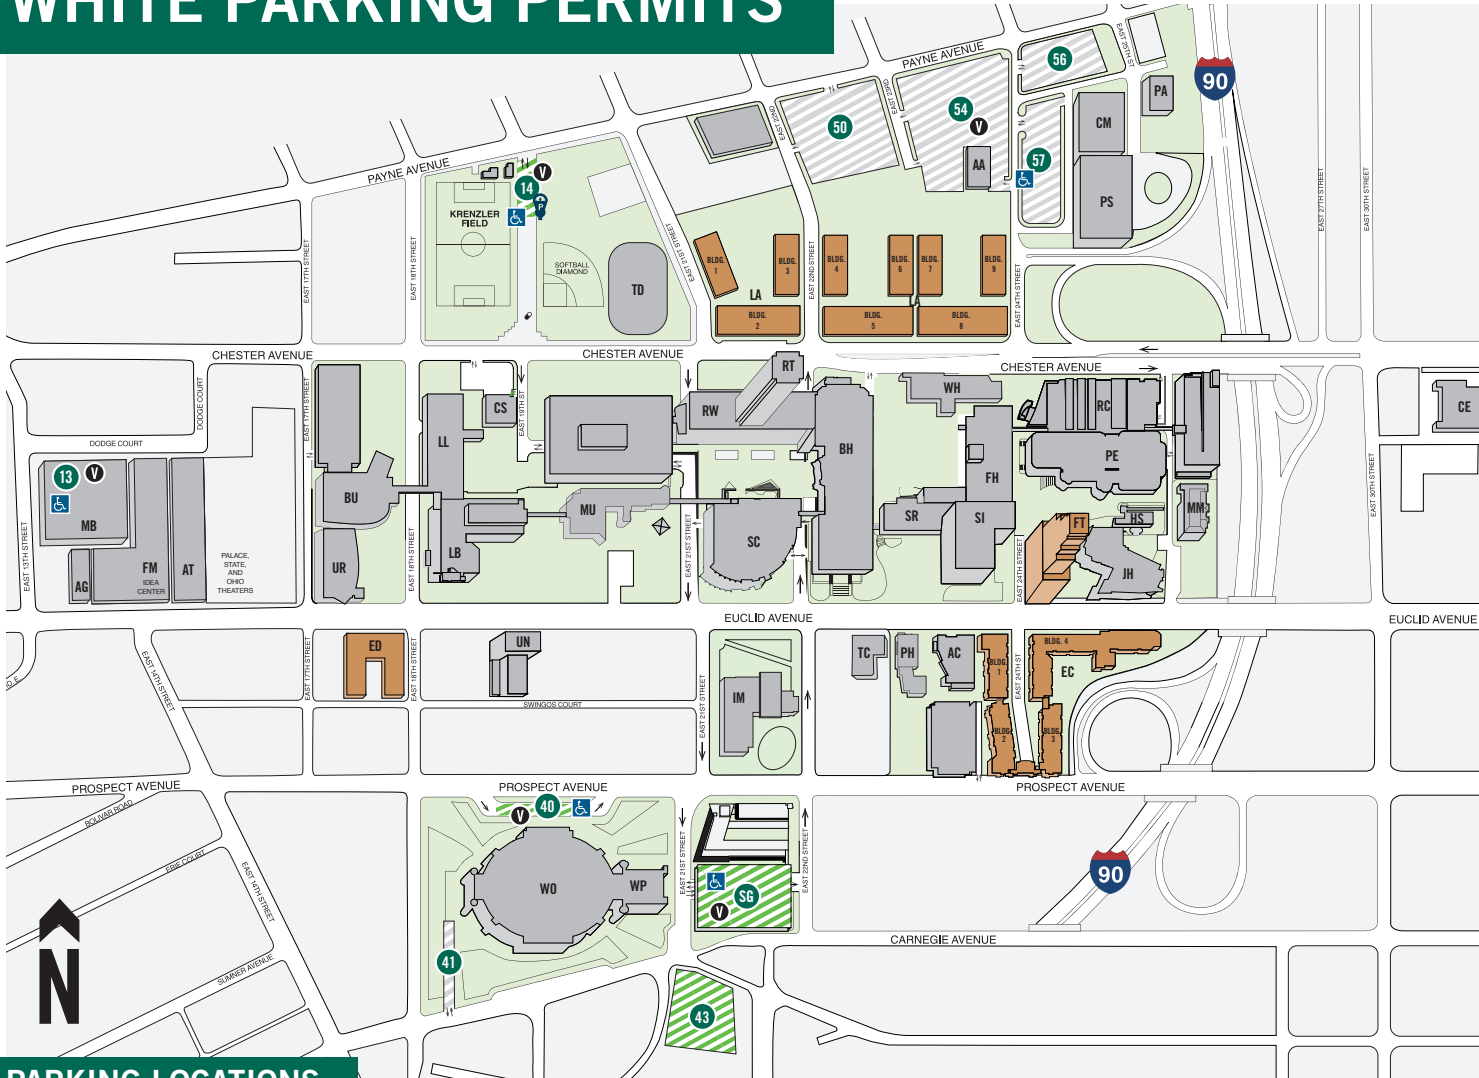

WHITE PARKING PERMITS

BUILDING CODES

| | | | |
|---|----|--|----|
| Allen Theatre | AT | Parker Hannifin Administration Center | AC |
| AMC Annex | AA | Parker Hannifin Hall | PH |
| Berkman Hall | BH | Physical Education | PE |
| Bert L. Wolstein Hall College of Law | LB | Plant Annex | PA |
| Campus Safety | CS | Plant Services | PS |
| Center for Innovation in Medical Professions | IM | Recreation Center | RC |
| Cole Center | CE | Rhodes Tower | RT |
| Edge Building | ED | Rhodes West | RW |
| Euclid Commons | EC | School of Film & Media Arts | FM |
| Fenn Hall | FH | Science Building | SI |
| Fenn Tower | FT | Science and Research Center | SR |
| Glickman-Miller Hall Levin College of Public Affairs and Education | UR | Student Center | SC |
| Health Sciences | HS | The Galleries at CSU | AG |
| Julka Hall | JH | Trinity Commons Veterans Success Center | TC |
| Langston Apartments | LA | Union Building | UN |
| Law Library | LL | Wallingford Building | WA |
| MAGNET Building | CM | Washkewicz Hall | WH |
| Mather Mansion | MM | Wolstein Center | WO |
| Medical Mutual Tennis Dome and Pavilion | TD | Wolstein Center Pavilion and Banquet Center | WP |
| Michael Schwartz Library | RT | Visit the CSU Online Parking System | |
| Middough Building | MB |  | |
| Monte Ahuja Hall College of Business | BU | | |
| Music and Communication | MU | | |

PARKING LOCATIONS

- Lot 13   All Day
All Parking After 4 p.m.
with CSU Permit
- Lot 14   
- Lot 40  

- Lot 41 
- Lot 43 Lot 43 Permits
- Lot 50
- Lot 54 

- Lot 56
- Lot 57 
- South Garage   

*White permits valid in CG M-F
5:30 p.m.–11:59 p.m., and
Saturday and Sunday.*

*Overnight visitor parking in SG
only 5 a.m.–11:59 p.m.*

- Green/White
- Resident Housing
- White Permit Lot
CSU ONLY

-  Handicap Parking Available 
-  Metered Parking Available 
-  Visitor/Short-Term Parking
Based on Availability 

*Location may close for special events