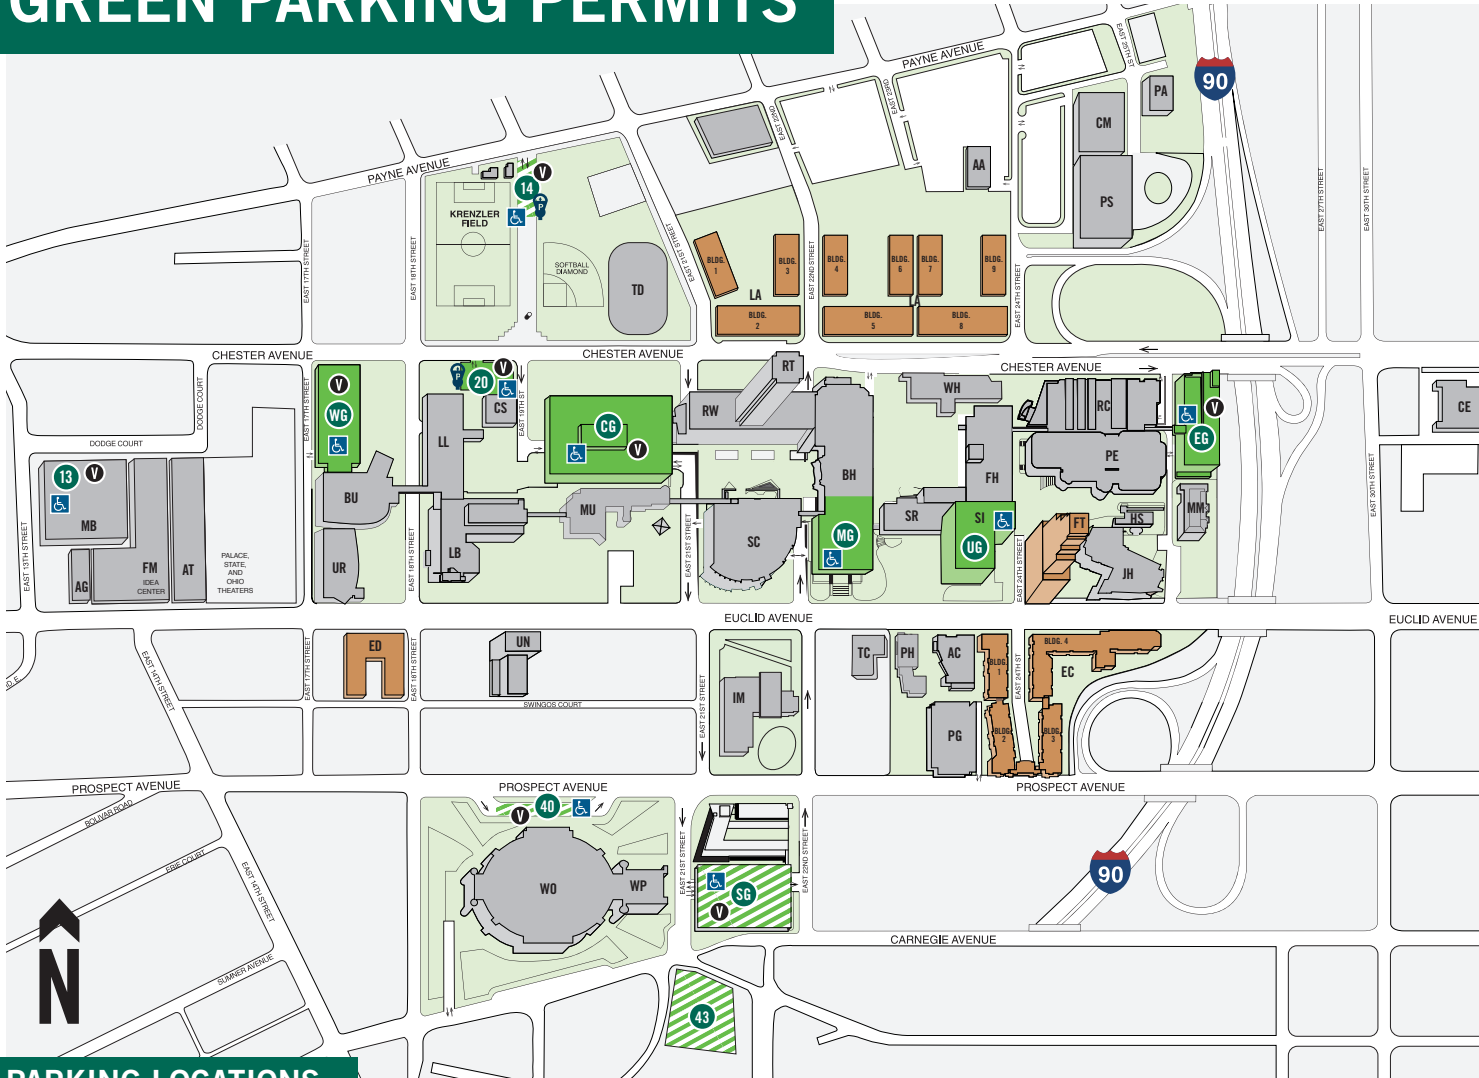

GREEN PARKING PERMITS

BUILDING CODES

Allen Theatre	AT	Parker Hannifin Administration Center	AC
AMC Annex	AA	Parker Hannifin Hall	PH
Berkman Hall	BH	Physical Education	PE
Bert L. Wolstein Hall College of Law	LB	Plant Annex	PA
Campus Safety	CS	Plant Services	PS
Center for Innovation in Medical Professions	IM	Recreation Center	RC
Cole Center	CE	Rhodes Tower	RT
Edge Building	ED	Rhodes West	RW
Euclid Commons	EC	School of Film & Media Arts	FM
Fenn Hall	FH	Science Building	SI
Fenn Tower	FT	Science and Research Center	SR
Glickman-Miller Hall Levin College of Public Affairs and Education	UR	Student Center	SC
Health Sciences	HS	The Galleries at CSU	AG
Julka Hall	JH	Trinity Commons Veterans Success Center	TC
Langston Apartments	LA	Union Building	UN
Law Library	LL	Wallingford Building	WA
MAGNET Building	CM	Washkewicz Hall	WH
Mather Mansion	MM	Wolstein Center	WO
Medical Mutual Tennis Dome and Pavilion	TD	Wolstein Center Pavilion and Banquet Center	WP
Michael Schwartz Library	RT		
Middough Building	MB		
Monte Ahuja Hall College of Business	BU		
Music and Communication	MU		

Visit the CSU Online Parking System

PARKING LOCATIONS

- Lot 13 All Day All Parking After 4 p.m. with CSU Permit
- Lot 14
- Lot 20

- Lot 40
- Lot 43 Lot 43 Permits
- Central Garage
- East Garage After 3 p.m.

- Main Garage
- South Garage
- Underground Garage
- West Garage

Evening & Night Permit Parking available in all permit locations except PG and SG. No overnight re-entry 11 p.m.–6 a.m. in MG/UG.

Green permits valid in white lots M–F 5:30 p.m.–11:59 p.m., and Saturday and Sunday 5 a.m.–11:59 p.m.

Overnight visitor parking in SG only.

- Green Permit Lot CSU ONLY
- Green/White
- Resident Housing

- Handicap Parking Available
- Metered Parking Available
- Visitor/Short-Term Parking Based on Availability