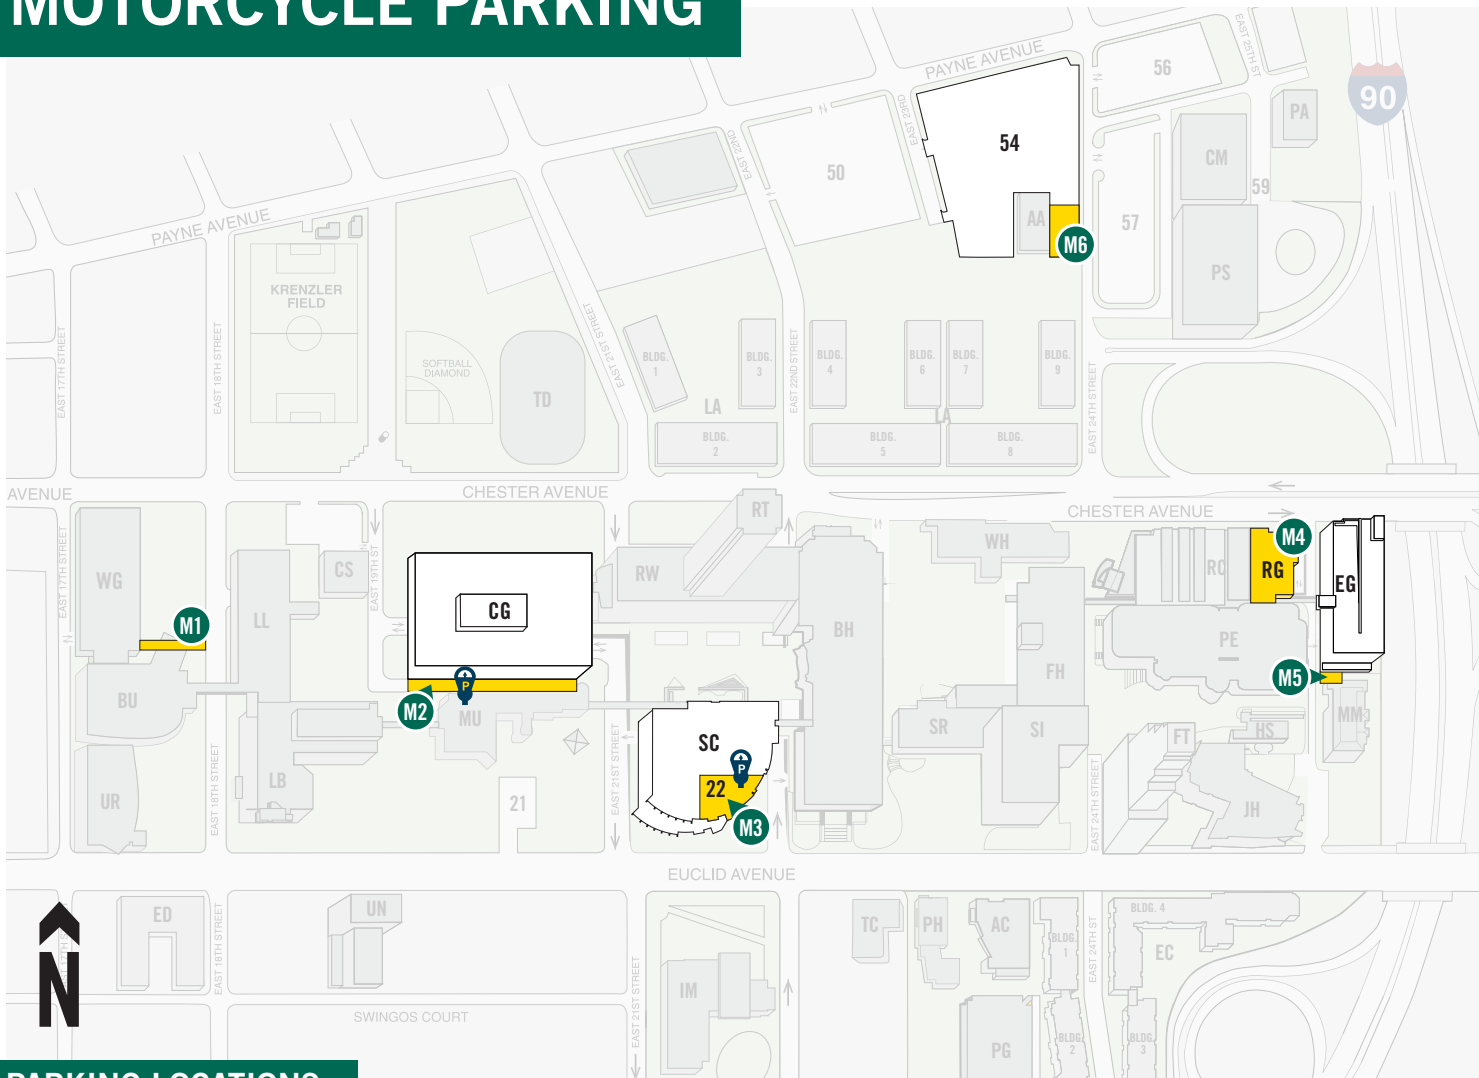

MOTORCYCLE PARKING

BUILDING CODES

Allen Theatre	AT	Parker Hannifin Administration Center	AC
AMC Annex	AA	Parker Hannifin Hall	PH
Berkman Hall	BH	Physical Education	PE
Bert L. Wolstein Hall College of Law	LB	Plant Annex	PA
Campus Safety	CS	Plant Services	PS
Center for Innovation in Medical Professions	IM	Recreation Center	RC
Cole Center	CE	Rhodes Tower	RT
Edge Building	ED	Rhodes West	RW
Euclid Commons	EC	School of Film & Media Arts	FM
Fenn Hall	FH	Science Building	SI
Fenn Tower	FT	Science and Research Center	SR
Glickman-Miller Hall Levin College of Public Affairs and Education	UR	Student Center	SC
Health Sciences	HS	The Galleries at CSU	AG
Julka Hall	JH	Trinity Commons Veterans Success Center	TC
Langston Apartments	LA	Union Building	UN
Law Library	LL	Wallingford Building	WA
MAGNET Building	CM	Washkewicz Hall	WH
Mather Mansion	MM	Wolstein Center	WO
Medical Mutual Tennis Dome and Pavilion	TD	Wolstein Center Pavilion and Banquet Center	WP
Michael Schwartz Library	RT		
Middough Building	MB		
Monte Ahuja Hall College of Business	BU		
Music and Communication	MU		

Visit the CSU
Online Parking System

PARKING LOCATIONS

Lot	Spaces	Permit	How to access
Lot M1	9	Permit only	Access from East 18th Street between Chester Avenue and Euclid Avenue, located in the small alley on the west side of the road.
Lot M2	12	Available	Access from East 19th Street off of Chester Avenue, take the road past the Central Garage entrance around the curve. The motorcycle spaces are in the alley on the south side of the Central Garage.
Lot M3	9	Available	Located inside Lot 22 (Student Center Lot) at the south end of the lot. Lot 22 is located off of East 22nd Street between Euclid Avenue and Chester Avenue.

Lot	Spaces	Permit	How to access
Lot M4	4	Permit only	Located inside of Rec Center Garage off of Chester Avenue.
Lot M5	2	Permit only	Located near the entrance to East Garage.
Lot M6	12	Permit only	In Lot 54, enter from East 24th between Chester Avenue and Payne Avenue.